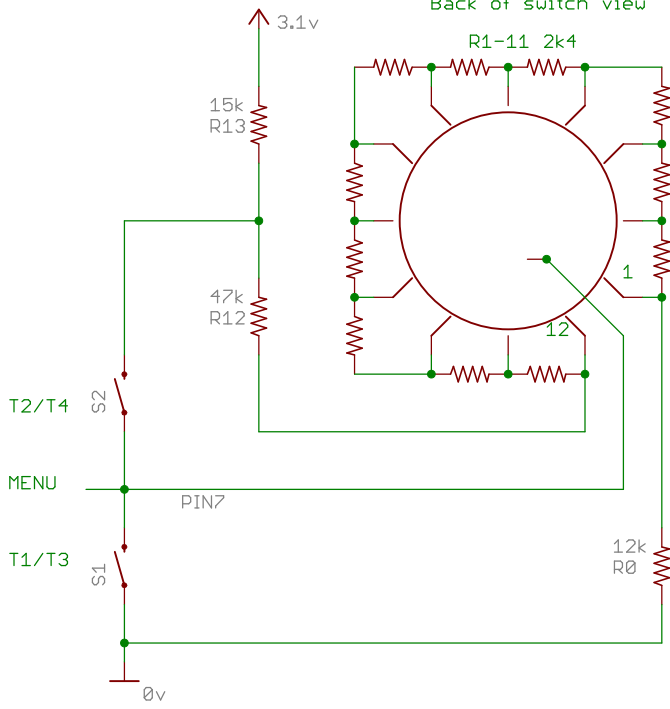

Rotary switch for Tx2  
Back of switch view

12 Pushbuttons for Tx2